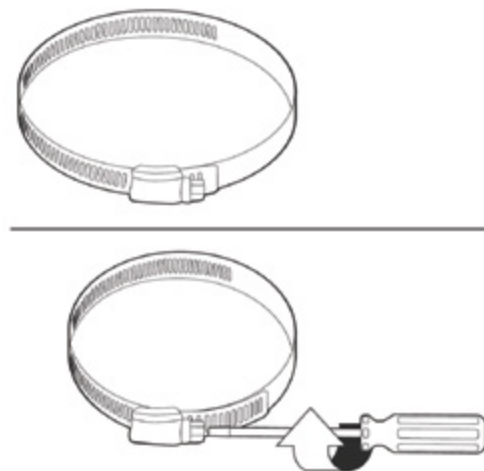

Scan this QR code to view installation, feature and benefit videos