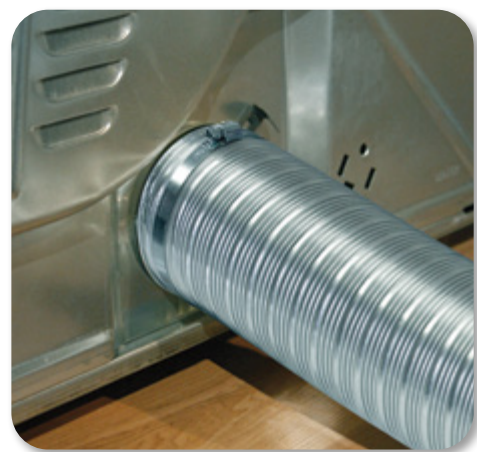

Scan this QR code to view installation, feature and benefit videos

- For use in tight fitting clothes dryer applications
- Allows the dryer to be placed only 3" from the wall, for optimum space utilization
- Two piece aluminum construction
- Extends from 28" - 45" in length