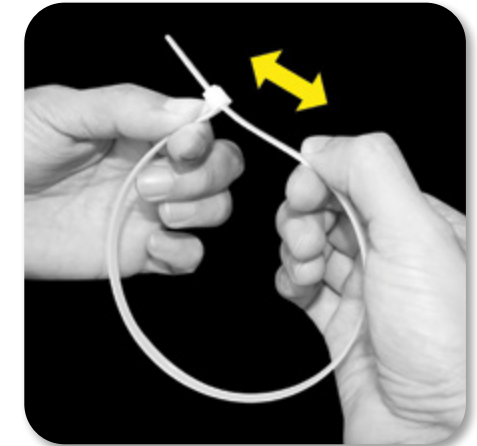

Scan this QR code to view installation, feature and benefit videos