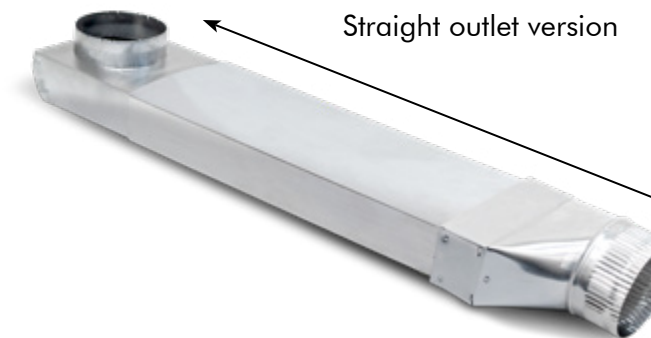

Scan this QR code to view installation, feature and benefit videos