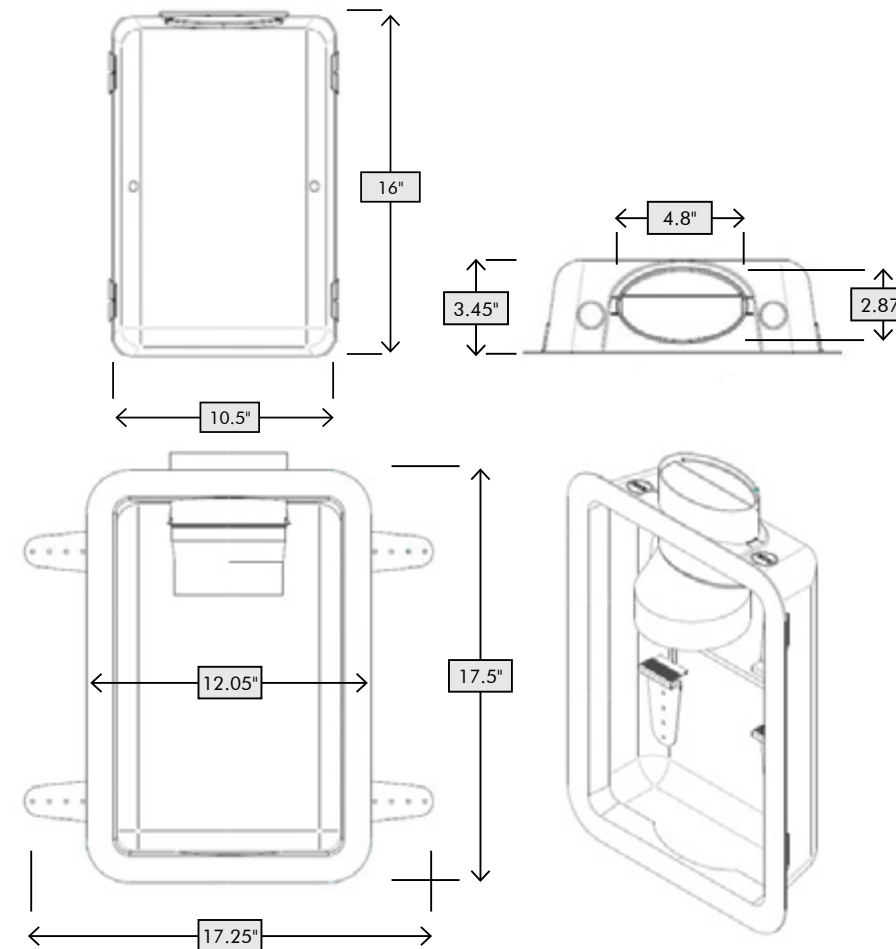

Scan this QR code to view installation, feature and benefit videos