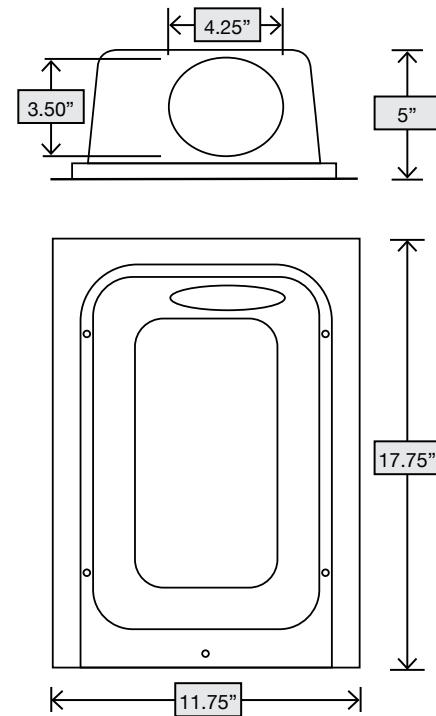

NOTE:  
To be used in 2" x 4" or 2" x 6" wall applications

Product Code	UPC Code	For Duct Size	Packaging	Pack Qty.	Pack Wt. (lbs)	Pack Cube (cu. ft.)
MDRB	802128	4"	Bulk	2	4	0.78

**Material:** Steel

Scan this QR code to view installation, feature and benefit videos